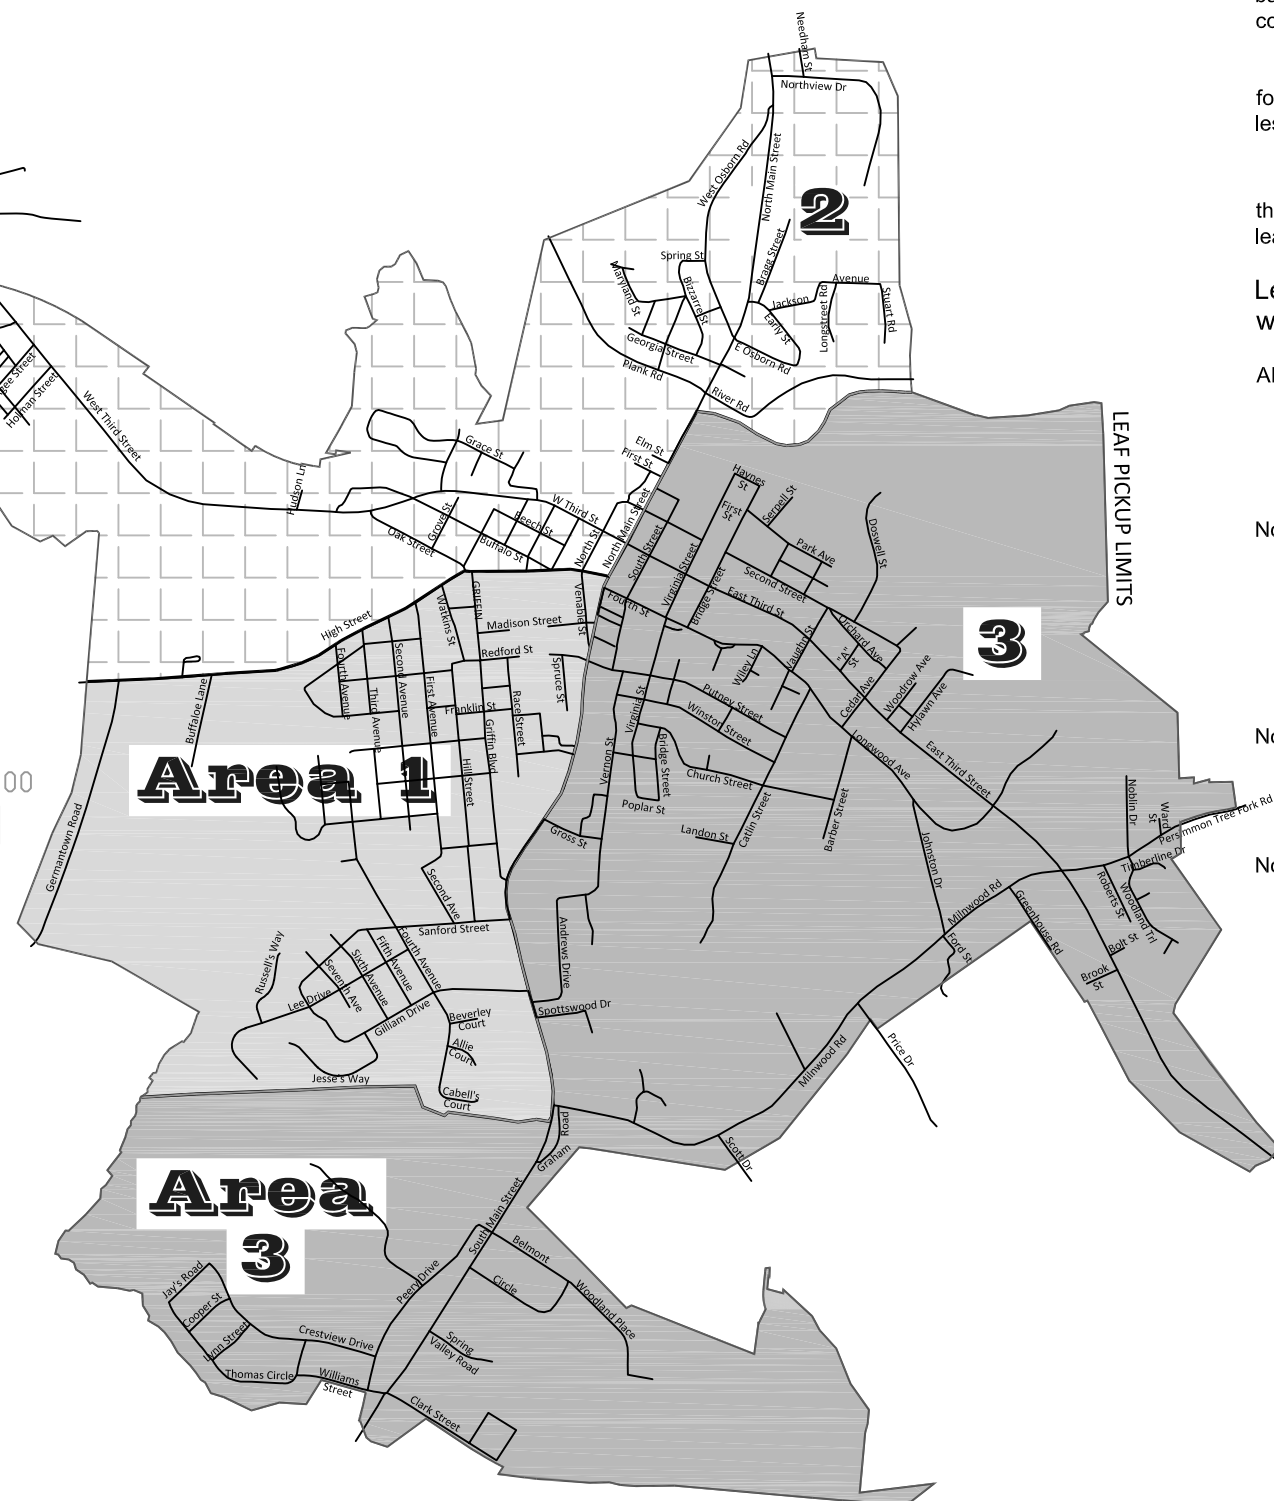

TOWN OF FARMVILLE LEAF COLLECTION MAP October 2021

PLEASE NOTE:

November 1 through December 23, the Town of Farmville leaf collection crews will bring residents timely and thorough service. The Town of Farmville offers two leaf collection methods, bag your own leaves or the town's vacuum service. Whichever method you choose for leaf collection, please let us serve you best by following some simple guidelines.

Bag your leaves. We will collect them on each Monday when bags are deposited curbside for Monday call-in brush pickup. Just make sure that bagged leaves, boxes and bundles weigh less than 50 pounds each.

* Vacuum Service. Check the map on the left and dates below for your area and follow these guidelines: rake your leaves to the curb or to the property line near your street, do not rake leaves into the street. Keep leaf piles clear of drainage ditches, pipes and culverts.

Leaves must be out by 7:30 a.m. on the first scheduled day of your collection week!

AREA	DATES	GENERAL NEIGHBORHOOD
	Nov. 1 - Nov. 5	Spot pickups to cover all of town. Leaves must be out by Monday, 7:30 a.m. in all areas. Spot pickups will start in Area No. 1.
No. 1	Nov. 8 - 16	"The Greens", Greens South, 1st, 2nd, 3rd, 4th, 5th, 6th & 7th Ave, Sanford St, Gilliam & Lee Dr, Allie, Beverley & Cabell's Ct, Russell's & Jesses' Way, Davidson, Irving, Edmunds, School, Fayette, Wilson & Hurd Sts, Pinecrest Rd, Barrow, Hooper, Franklin, Redford, Madison, Chambers, Watkins, Venable, Spruce, Pine, Race, Griffin, Hill, Vine, High, Germantown Rd, Buffaloe Ln, Creekwood Trail, & Westhill Drive
No. 2	Nov. 17 - 24	Oak, Buffalo, Beech, North, Randolph, St. George, Garden, Appomattox, Grove, W. Third, Grace, Buffalo Ext, Elm, 1st, Mill, Agee, Cobb, Holman, Layne, Industrial Park Rd, Waterworks Rd, "Jackson Heights" and all streets north of Appomattox River
No. 3	Nov. 29 - Dec. 3	South St, Bridge, Virginia, Serpell, Watson, Park Ave, "A", Doswell, Cedar, Hylawn, Woodrow, Gum, Orchard, 2nd St, Richardson, Depot, Haynes, E. Third, Roberts, Brook, Bolt, Ward, Persimmon Tree Fork, Noblin, Timberline, Evergreen, Woodland Tr, Pine Ridge, 4th St, Longwood, Sunchase, Robeson, Walnut, Johnston, Paulette, Putney, Winston, Church, Blanton, Ridge, Front, Gross, Parkview, Vernon, Reed, Spottswood, Andrews, Allen Ln, Holly, Wiley, Laurel, Catlin, Barber, Milnwood, Greenhouse, Ford, Price, Scott, Graham, Belmont, Woodland Pl, Spring Valley, Peery, Clark, Lynn, Thomas, Williams, Crestview & Meriwood Farm Rd, Cooper, Jays, Vaughan, Woodland Ct
	Dec. 6 - 23	Spot pickup to cover town as needed. Leaves must be out by Monday at 7:30 a.m. In all areas each week. Also finish town property areas of Westview Cemetery, Confederate Cemetery & Grove Street Park.

*Only leaves facing town streets will be collected.
*Piles with sticks and limbs will not be picked up.