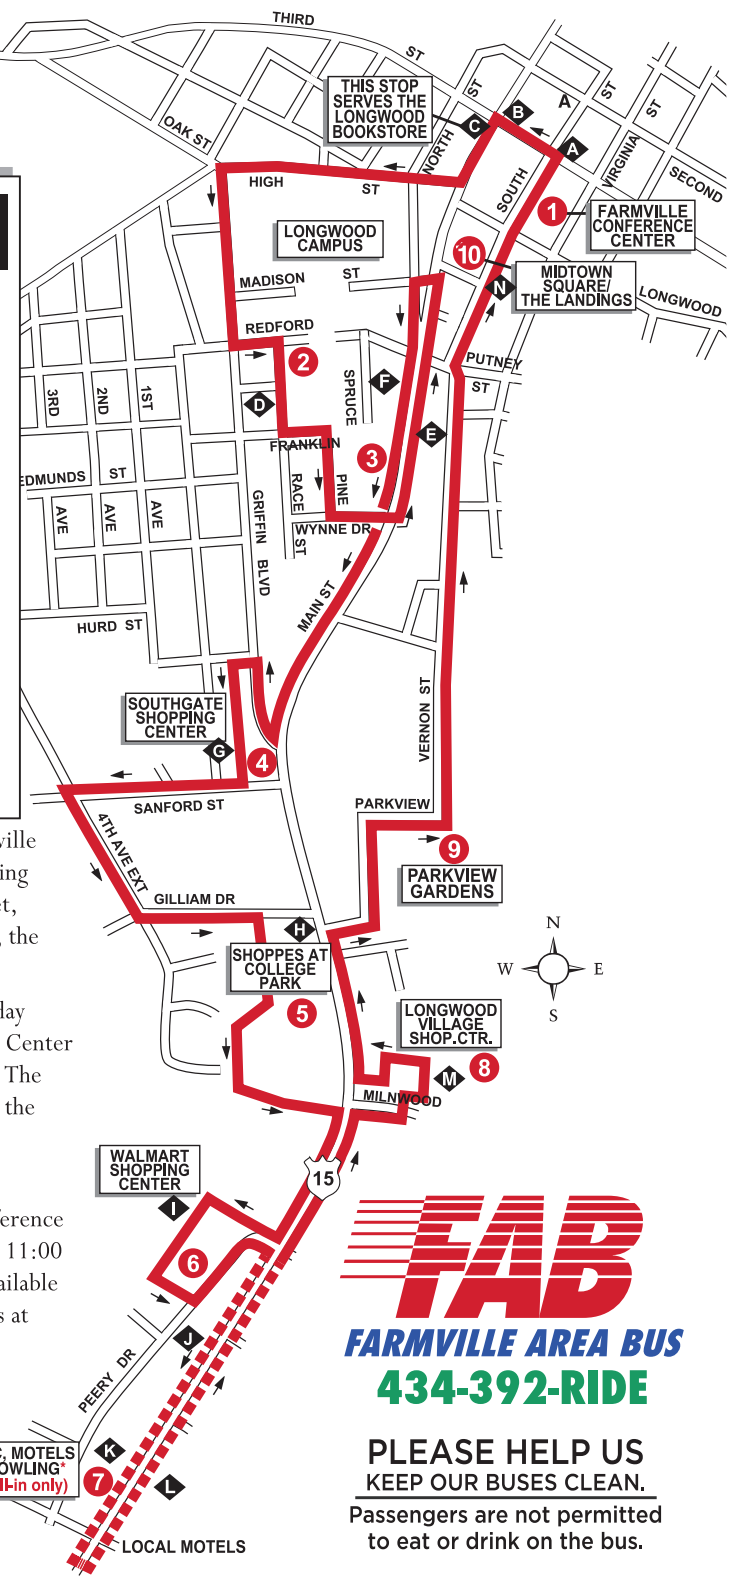

EXPRESS LINE ROUTE POINTS OF INTEREST

- **A** Macado's
- **B** Longwood Bookstore/B&N Cafe
- **C** LCVA
- **D** Stubbs & Cox Dorms
- **E** Pino's
- **F** Johns & Moss Dorms
- **G** Southgate Shopping Center
- **H** Shoppes at College Park
- **I** Walmart
- **J** Fishin' Pig
- **K** KFC, Motels, Little Caesars*
- **L** Main St. Lanes*
- **M** Belk & Food Lion
- **N** Chick-fil-A at The Landings

The Express Line travels around the Town of Farmville in a more or less counter-clockwise direction starting at the Farmville Conference Center on South Street, passing through Downtown, Longwood University, the shopping centers, and back again.

A round trip takes about one-half of an hour. Monday through Thursday service begins at the Conference Center at 12 noon and ends at the same location at 8 p.m. The last round trip Monday through Thursday begins at the Courthouse on South Street at 7:30 p.m. and ends at the same location at 8:00 p.m.

Friday and Saturday service also begins at the Conference Center at 12 noon and ends at the same location at 11:00 p.m. Shaded areas in the schedule show service available on Friday and Saturday only. Sunday service begins at 12:30 p.m. and ends at 8:00 p.m.

* KFC, Motels, Little Caesars and Main Street Lanes stops are on a call in basis only - please call the Farmville Area Bus office if you'd like to be picked up at one of these locations.

FAB
FARMVILLE AREA BUS
434-392-RIDE

PLEASE HELP US KEEP OUR BUSES CLEAN.
Passengers are not permitted to eat or drink on the bus.